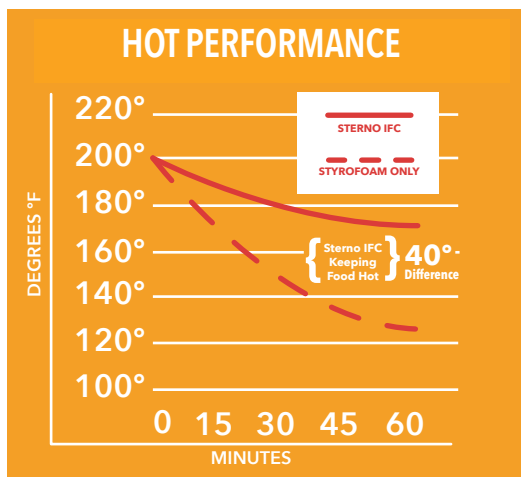

Designed to **outlast and outperform**, our line of Insulated Food Carriers (IFCs) are designed for the rigorous demands of the Foodservice industry.

KEEP Your Hot Food, HOT and your Cold Food COLD for hours!

Sterno Watertight™ Liner

No Seams. No Leaks. No Bacteria.

Our antimicrobial, watertight liners are seamless which means there are no holes that sauces or liquids can seep through to form mold and cause odors in the insulation foam.

Easy Cleanup

If food or drinks spill, our Sterno Watertight™ liner contains the mess and allows it to be cleaned quickly and easily with soap and warm water.

Super Tough

Constructed to outlast other bags on the market by using superior grade, tear resistant vinyl liner and reinforced stitching in high-abuse areas to prevent rips and tears.

High Performing Insulation Foam

Our multi-layered, dense insulation foam design helps protect food from outside temperatures while maintaining the temperature inside the Insulated Food Carrier.

Keep Your Hot Food, HOT for longer

We've field tested our bags to ensure that heat retention is maximized and maintained throughout the entire delivery cycle.