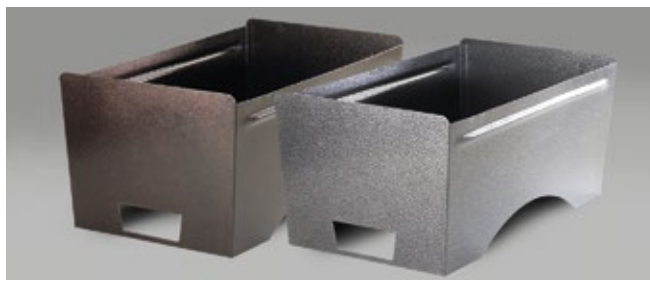

EQUIPMENT

- **WindGuard™ Chafing Dish Frame**
  - Keeps wind from blowing out flame
  - Ensures optimum heat for warming food
  - Uses 10% less fuel for longer burn time
  - Saves space with stackable design

70100
Copper Vein

70102
Silver Vein

- **Chafing Dish Lids**
  70112 - Copper Vein
  70114 - Silver Vein