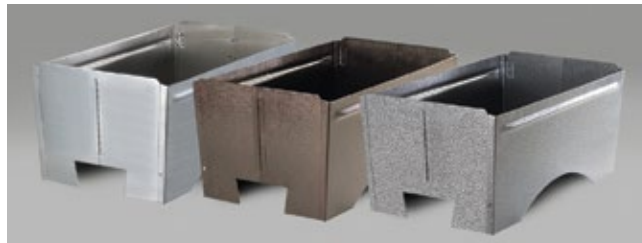

70100  
Copper Vein

70102  
Silver Vein

- **Chafing Dish Lids**  
**70112** - Copper Vein  
**70114** - Silver Vein

- **WindGuard™ Fold-Away Frame**
  - Designed for easy storage and transportation
  - Folds flat to 1.75" thick
  - Saves even more space than standard model
  - Sets up in one quick step